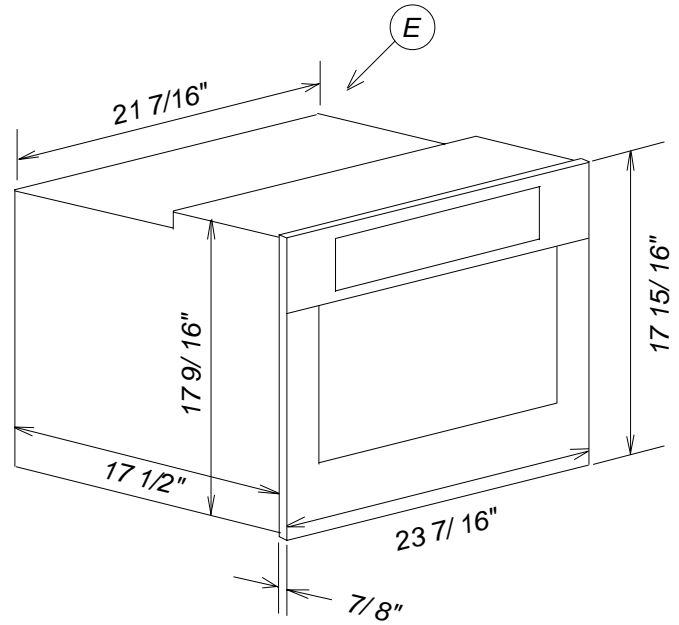

Product and Cut-out Dimensions Convection Steam Oven DG4082

Location Codes	
E	5 foot electrical main with plug connects upper rear right side
O	208 - 240 Volt - 15 Amp 3 wire connection with NEMA 6-15R. Location must be accessible
Notes	
<ul style="list-style-type: none"> Width with optional EBA Trim Kits: EBA5470 26" - 26 1/4" EBA5476 28 3/8" - 28 1/2" All installations must be done in accordance with local codes. 	

NOTE: Drawing is not to scale.
SPECIFICATION SHEETS 150709

Product and Cut-out Dimensions

Convection Steam Oven

DG4082 over H4XXX Oven

Location Codes	
E	5 foot electrical main with plug connects upper rear right side
O	208 - 240 Volt - 15 Amp 3 wire connection with NEMA 6-15R. Location must be accessible
Notes	
<ul style="list-style-type: none"> Width with optional EBA Trim Kits: EBA5470 26" - 26 1/4" EBA5476 28 3/8" - 28 1/2" All installations must be done in accordance with local codes. 	

NOTE: Drawing is not to scale.
SPECIFICATION SHEETS 150709